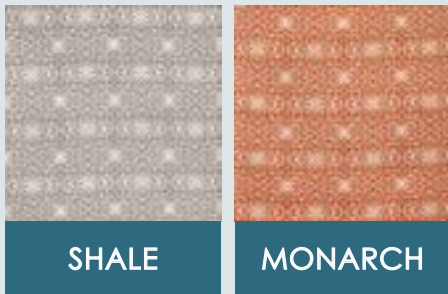

Cleaning Code: See Sunbrella® Cleaning Instructions

Abrasion: 12,000 Double Rubs

Flammability: Cal TB 117-2013, UFAC Class 1, NFPA 260

Available in 6 Colorway

GALAXY

OCEAN

RUST

AQUATIC

ASH

DUNES

PENELOPE

Product Details:

Width: 54" (137 cm)

Content: 100% Sunbrella® Acrylic

Finish: Soil & Stain Repellant

Repeat: H 14", V 13.73"