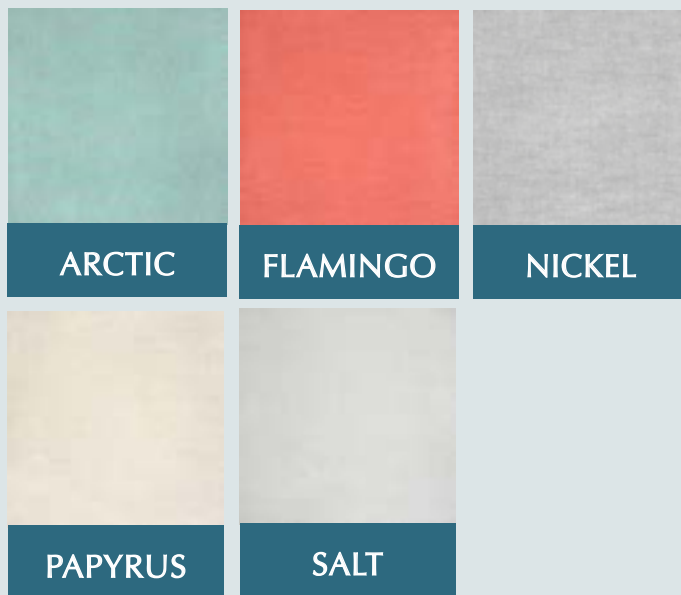

CRAVE

Product Details:

Width: 54" (137 cm)
Content: 100% Sunbrella® Acrylic
Finish: AF1/Rinse
Repeat: H 13.75", V 16.875"
Cleaning Code: See Sunbrella® Cleaning Instructions
Abrasion: 12,000 Double Rubs
Flammability: Cal TB 117-2013
Country of Origin: USA
Available in 5 Colorways