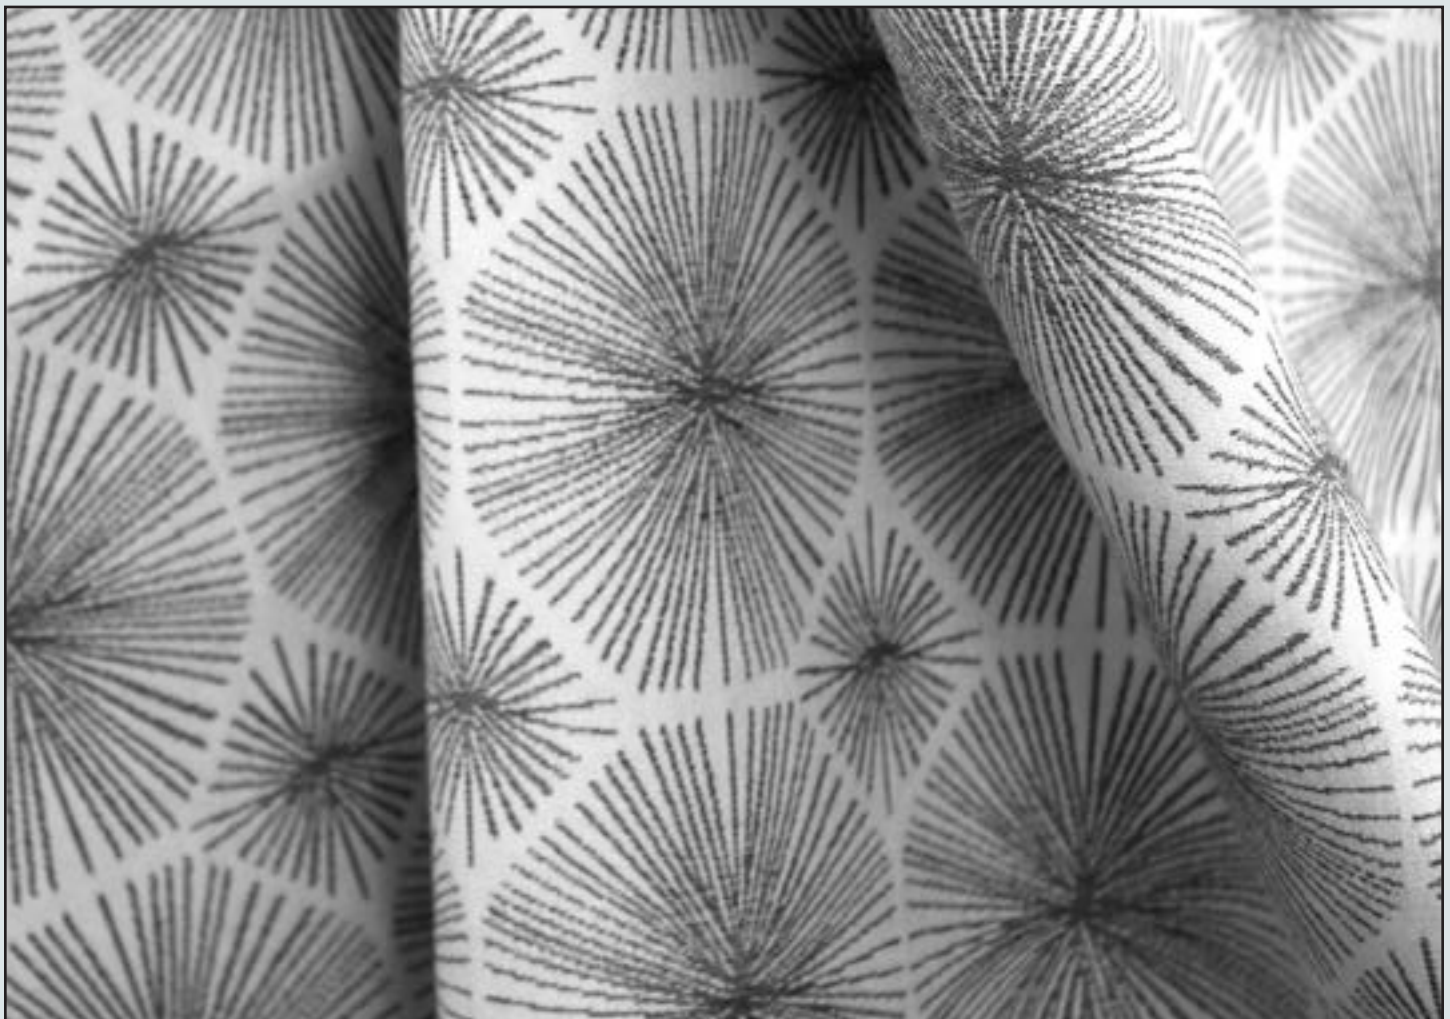

SPARKLER

Product Details:

Width: 54" (137 cm)

Content: 100% Sunbrella® Acrylic

Finish: AF1/Rinse

Repeat: H 4.625", V 5"

Cleaning Code: See Sunbrella® Cleaning Instructions

Abrasion: 12,000 Double Rubs

Flammability: Cal TB 117-2013, UFAC Class 1, NFPA 260

Available in 4 Colorways