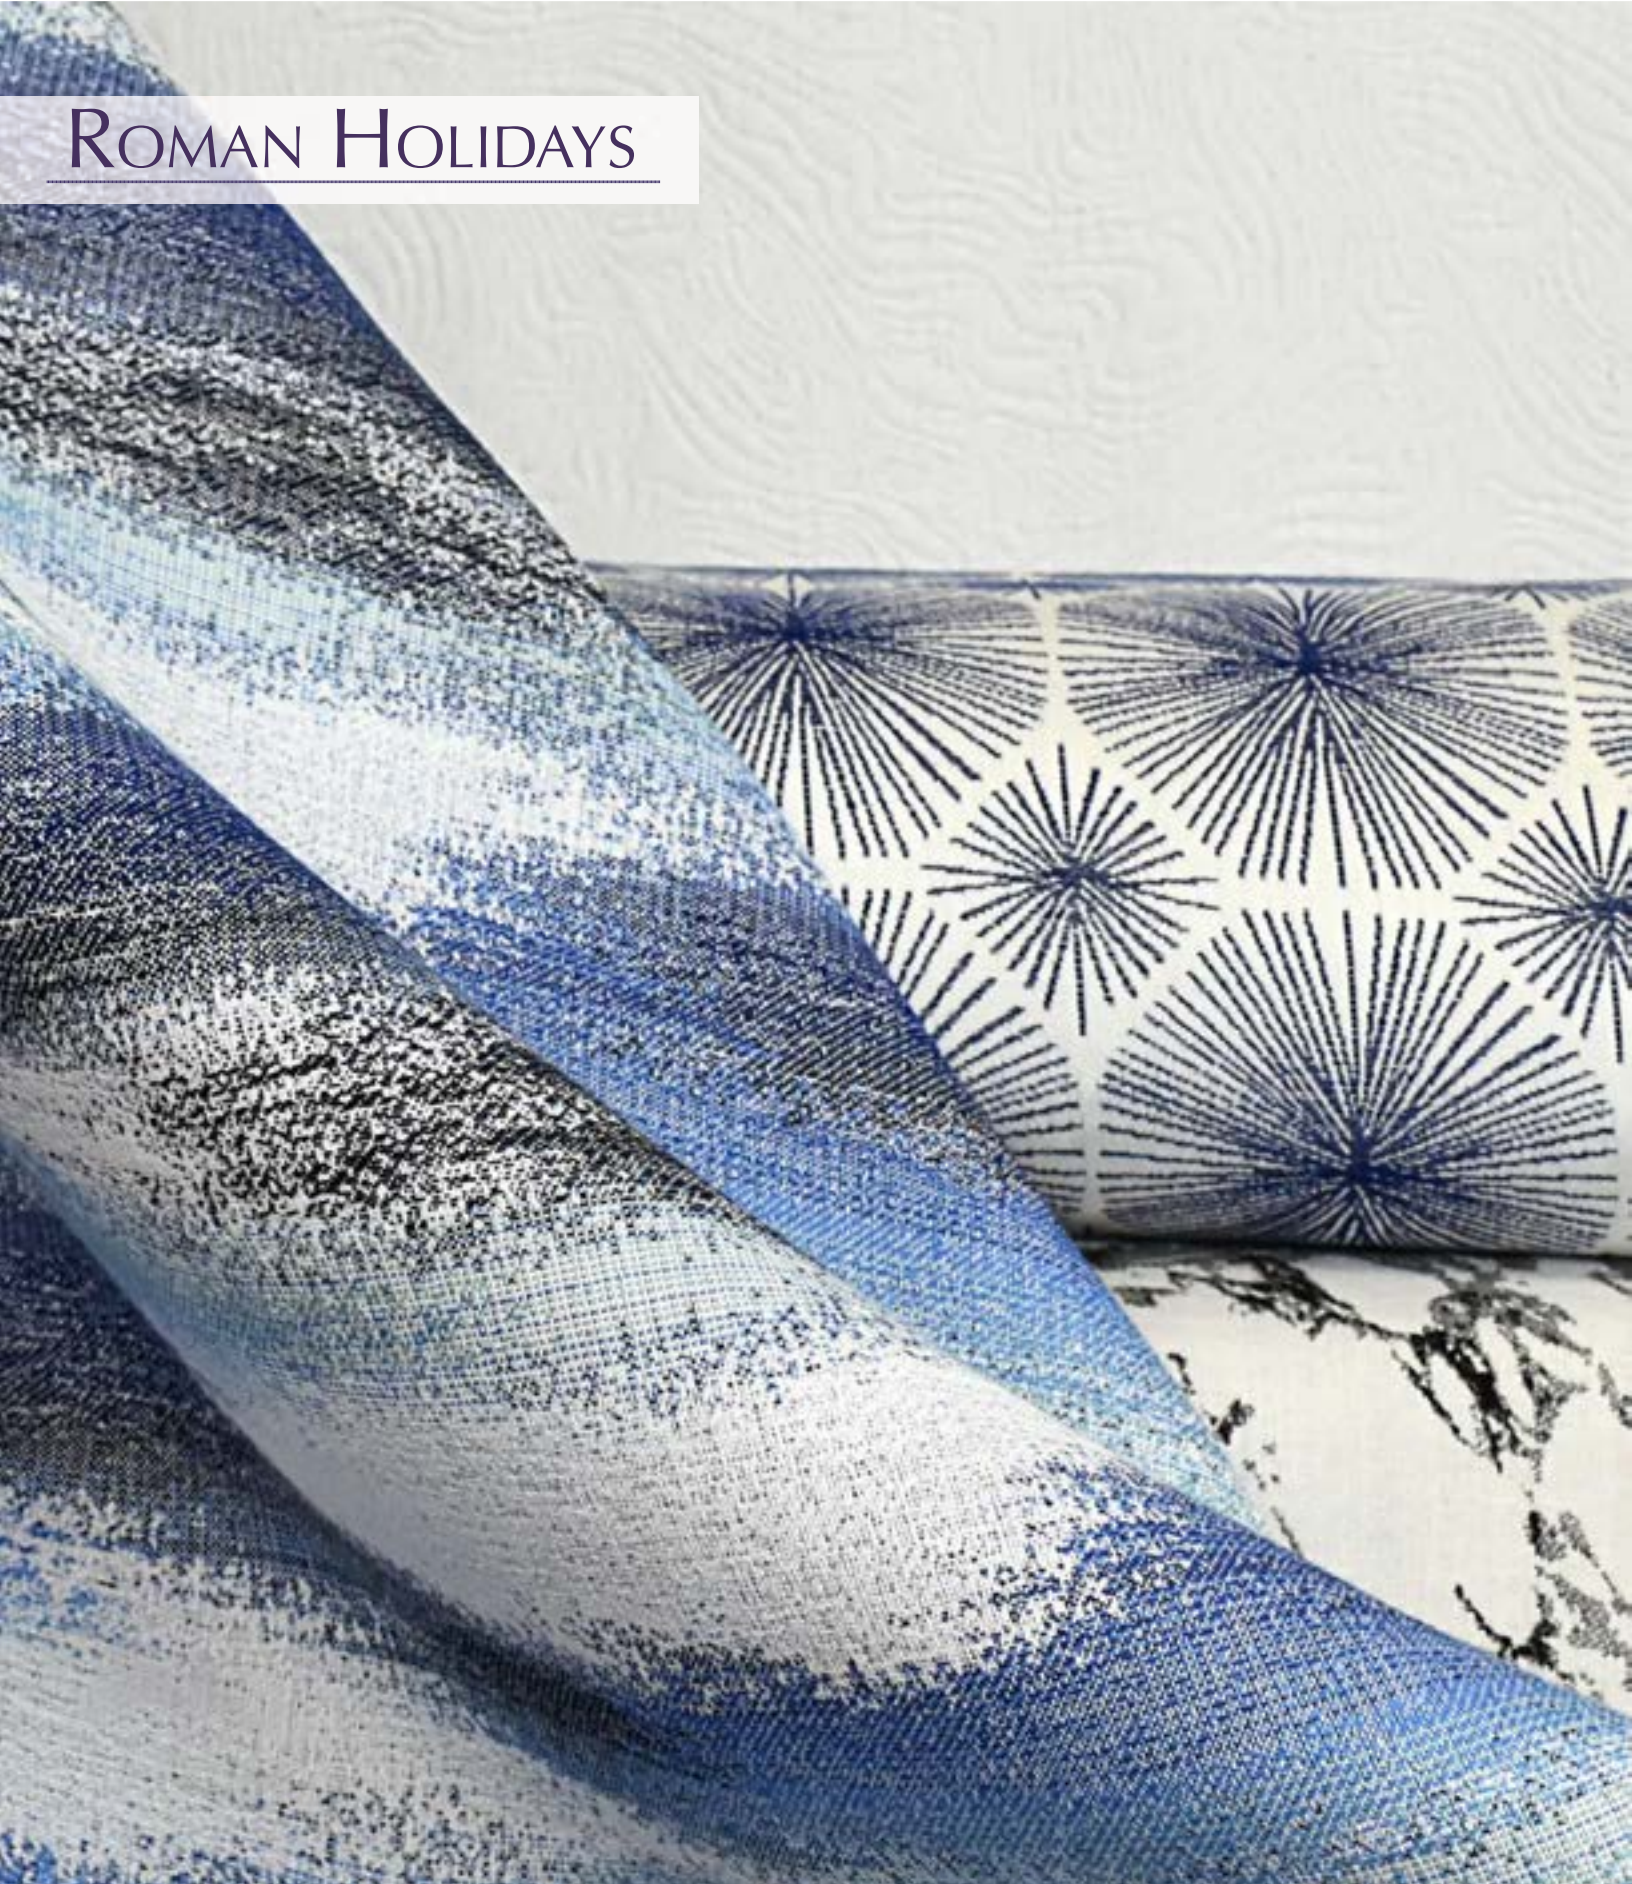

ROMAN HOLIDAYS

SilverState *fabrics*™
Exclusive

sunbrella®

Roman Holidays

An Exclusive Sunbrella® Collection by Silver State

Silver State fabrics is proud to introduce our newest collection: Roman Holidays. With stylized rosettes, geometric arrangements, polished textures and eye catching hues. Transport yourself back to the time when today's classic designs were made but with a contemporary spin. This collection is reminiscent of a simpler time with a charming combination of the old and the new. We added new colors to the popular pattern Watercolor from warm to icy tones of white, gray and blue. Corinth is like a classic piece of Italian marble conceived as fabric. Sag Harbor, Stratford, and Carolina are new stripes that are very subtle to bring that feeling of warmth and elegance. These will be easily paired with new coordinates Crave, Jedi, and Buckley.

Sunbrella fabric is woven from 100 percent acrylic yarns that are fade, stain and bleach resistant. Their colors will remain vibrant and solid throughout their lives of exposure to sun and messy guests. Perfect for demands of any setting be it indoors or outdoors.