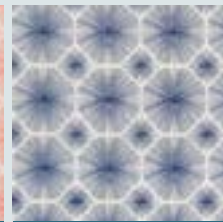

SPARKLER

Product Details:

Width: 54" (137 cm)

Content: 100% Sunbrella® Acrylic

Finish: AF1/Rinse

Repeat: H 4.625", V 5"

Cleaning Code: See Sunbrella® Cleaning Instructions

Abrasion: 12,000 Double Rubs

Flammability: Cal TB 117-2013, UFAC Class 1, NFPA 260

Available in 4 Colorways

INDIGO