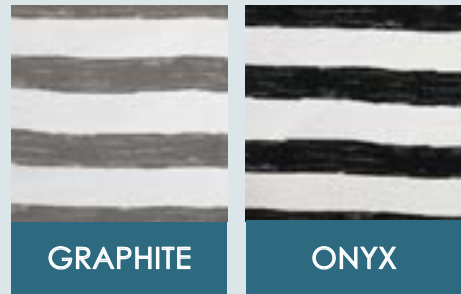

LONG ISLAND

Product Details:

Width: 54" (137 cm)

Content: 100% Sunbrella® Acrylic

Finish: Soil & Stain Repellant

Repeat: H 28", V 26.97"

Cleaning Code: See Sunbrella® Cleaning

Instructions

Abrasion: 15,000 Double Rubs

Flammability: Cal TB 117-2013

Available in 3 Colorways