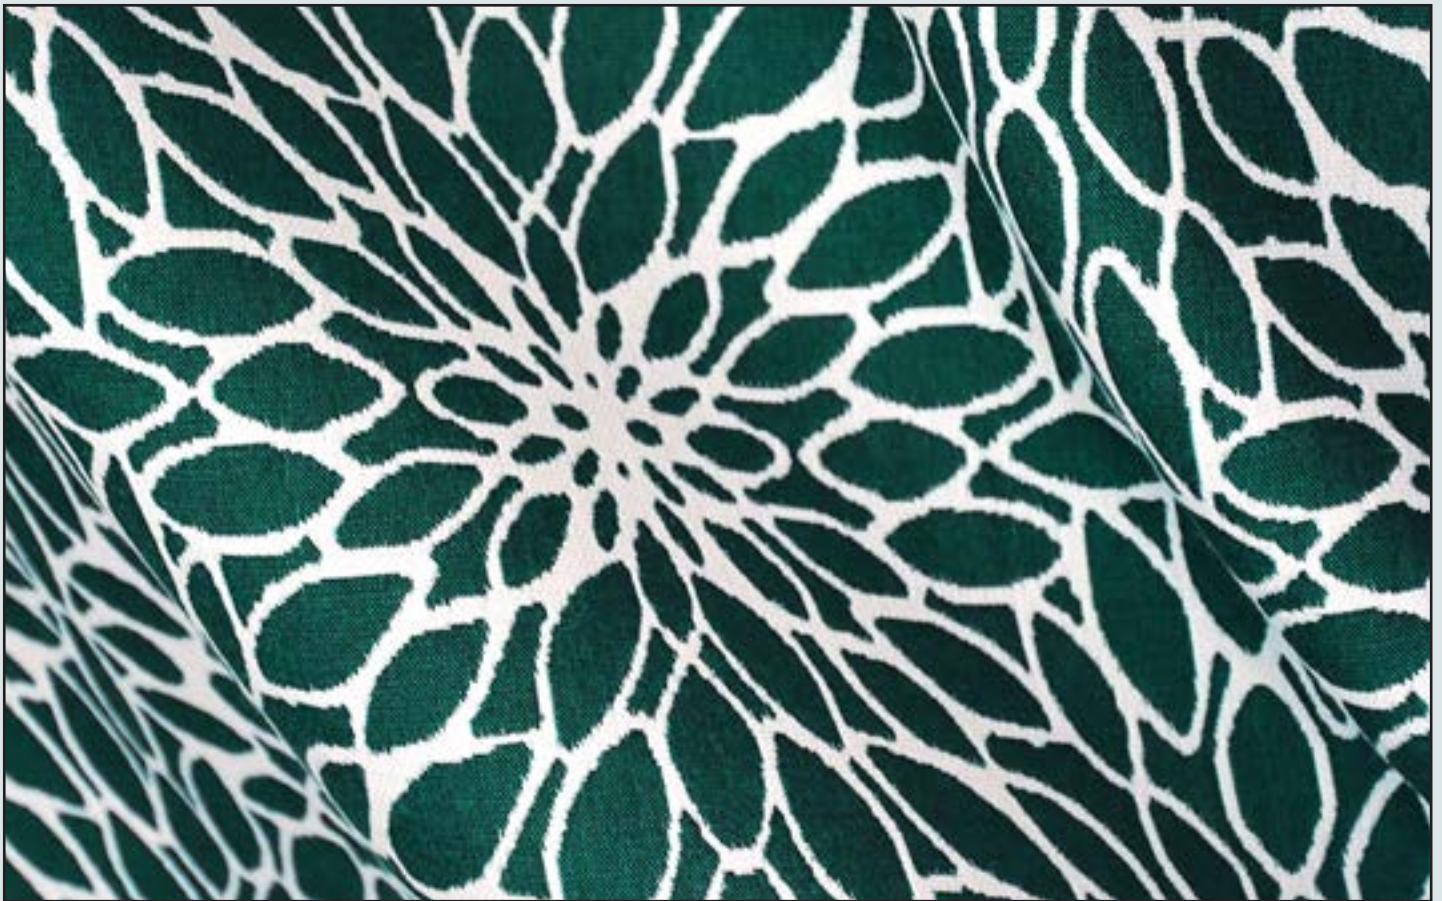

Product Details:

Width: 54" (137 cm)

Content: 100% Sunbrella® Acrylic

Finish: Soil & Stain Repellant

Repeat: H 14", V 13.73"

Cleaning Code: See Sunbrella® Cleaning Instructions

Abrasion: 37,000 Double Rubs

Flammability: Cal TB 117-2013

Available in 4 Colorways